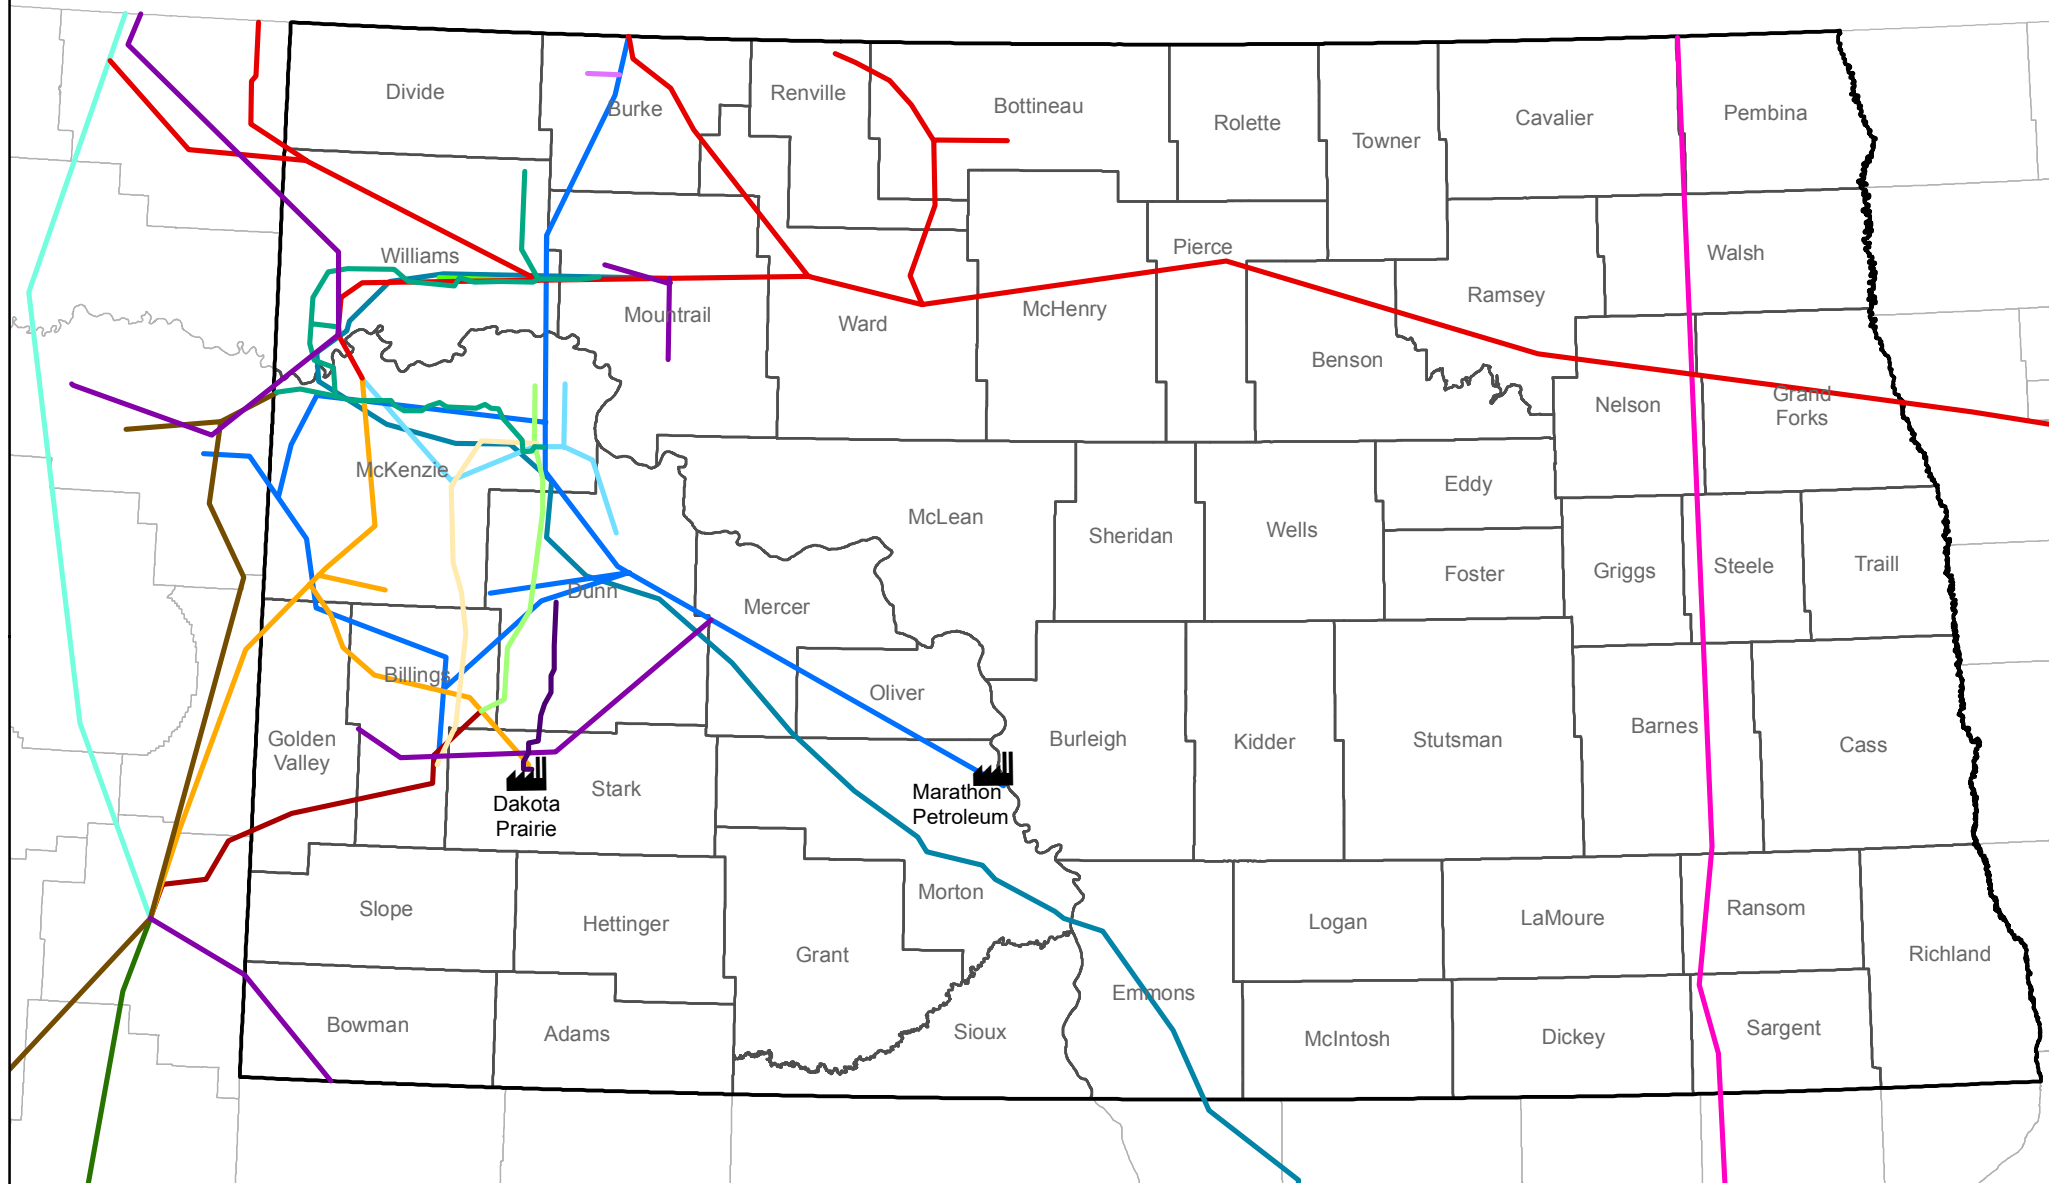

North Dakota Crude Oil Pipelines

Refinery

Basin Transload

Butte

Double H

Hiland

Bridger

Bakken Oil Express

Belle Fourche

Crestwood

Enbridge

Keystone Pipeline

Targa

BakkenLink

Bridger

Dakota Access

Four Bears

Little Missouri

Marathon

Disclaimer: Neither the State of North Dakota, nor any agency, officer, or employee of the State of North Dakota warrants the accuracy or reliability of this product and shall not be held responsible for any losses caused by reliance on this product. Portions of the information may be incorrect or out of date. Any person or entity that relies on any information obtained from this product does so at his or her own risk.