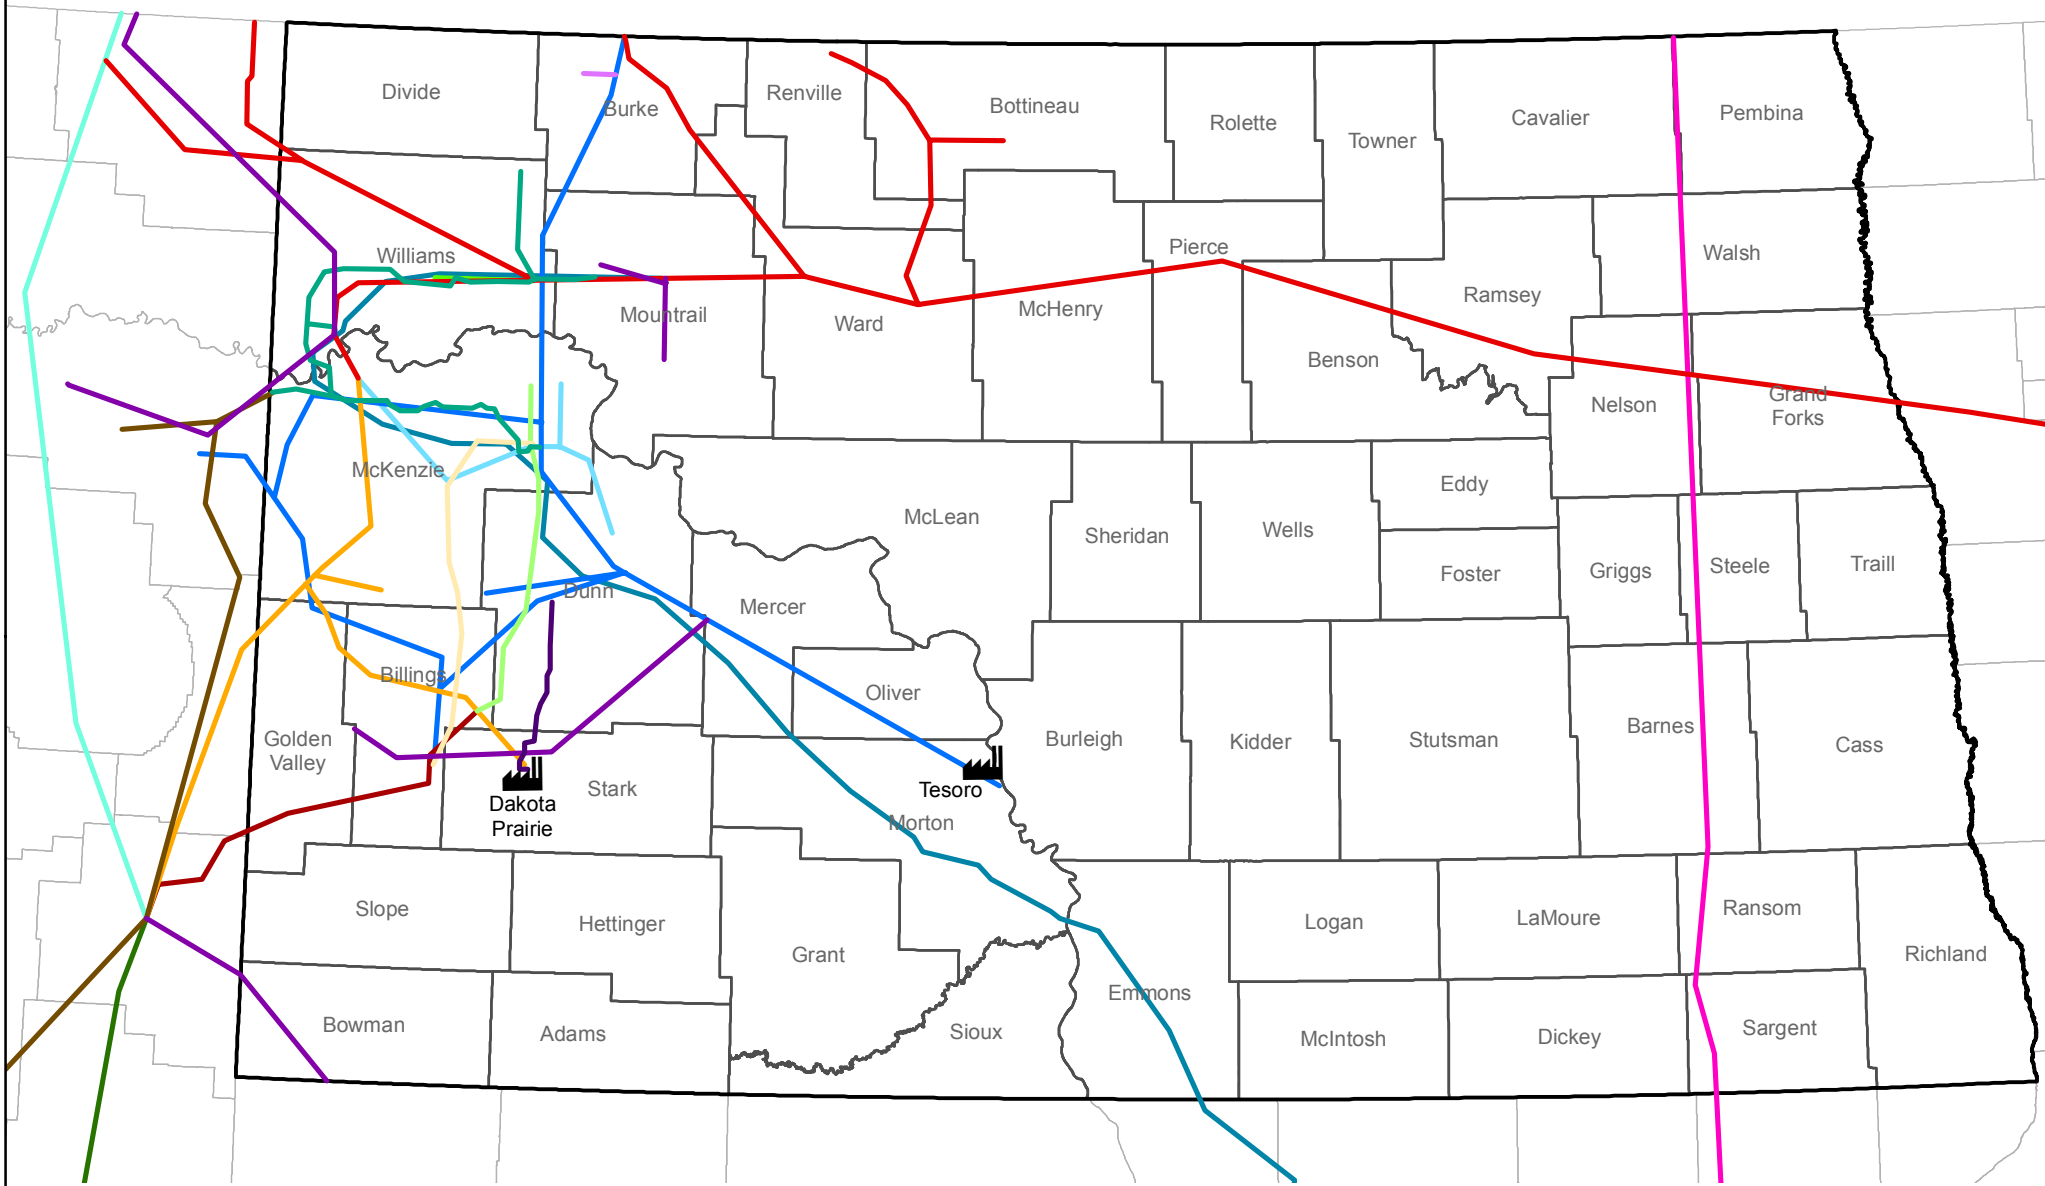

# North Dakota Crude Oil Pipelines

Refinery

Basin Transload

Butte

Double H

Hiland

Plains

Bakken Oil Express

Belle Fourche

Crestwood

Enbridge

Keystone Pipeline

Targa

BakkenLink

Bridger

Dakota Access

Four Bears

Little Missouri

Tesoro

Disclaimer: Neither the State of North Dakota, nor any agency, officer, or employee of the State of North Dakota warrants the accuracy or reliability of this product and shall not be held responsible for any losses caused by reliance on this product. Portions of the information may be incorrect or out of date. Any person or entity that relies on any information obtained from this product does so at his or her own risk.