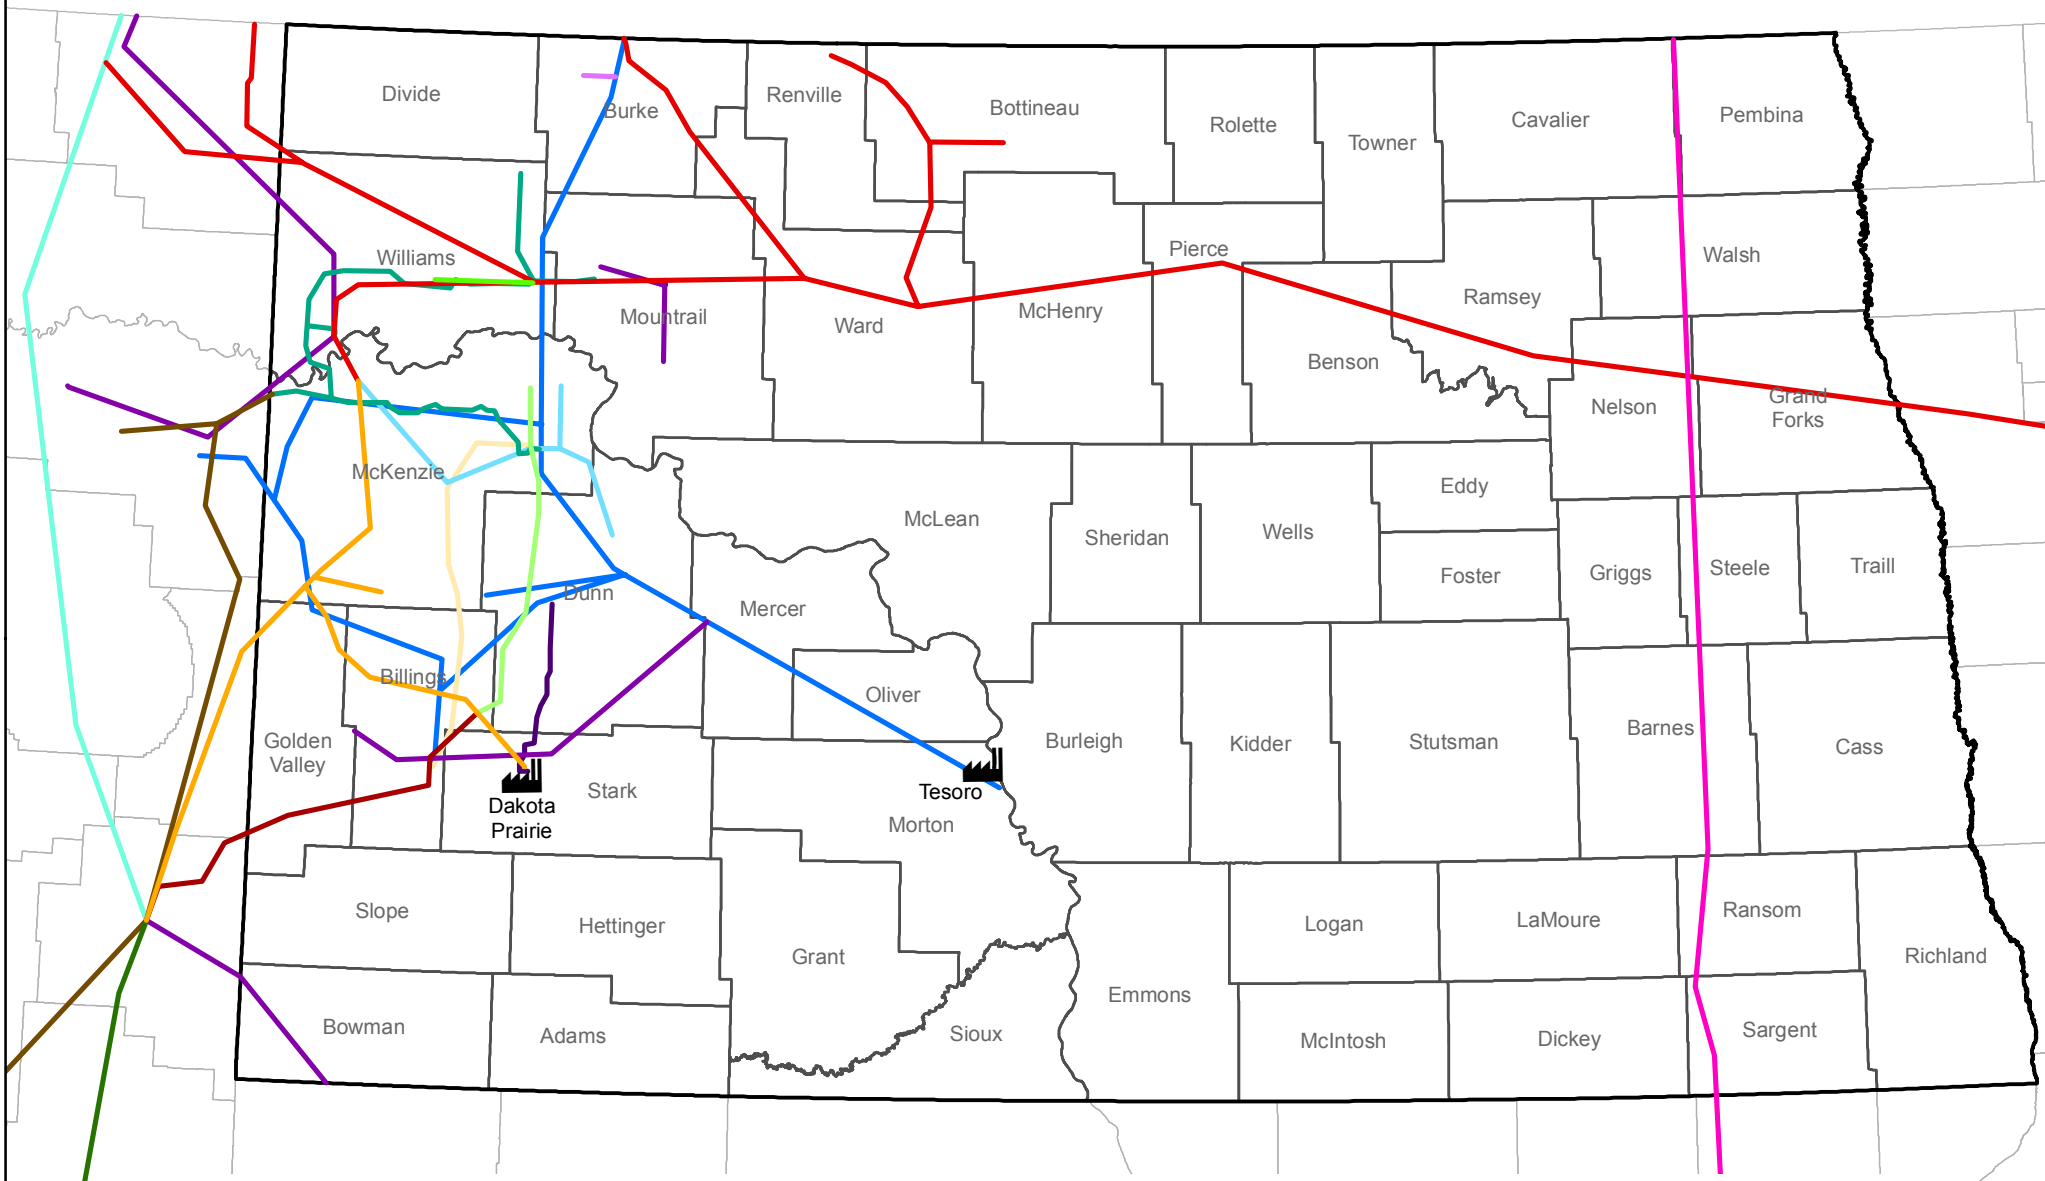

North Dakota Crude Oil Pipelines

- | | | | | | |
|--|---|---|--|---|--|
|  Refinery |  Basin Transload |  Butte |  Enbridge |  Keystone Pipeline |  Targa |
|  Bakken Oil Express |  Belle Fourche |  Crestwood |  Four Bears |  Little Missouri |  Tesoro |
|  BakkenLink |  Bridger |  Double H |  Sā ā'Ā . |  Plains | |