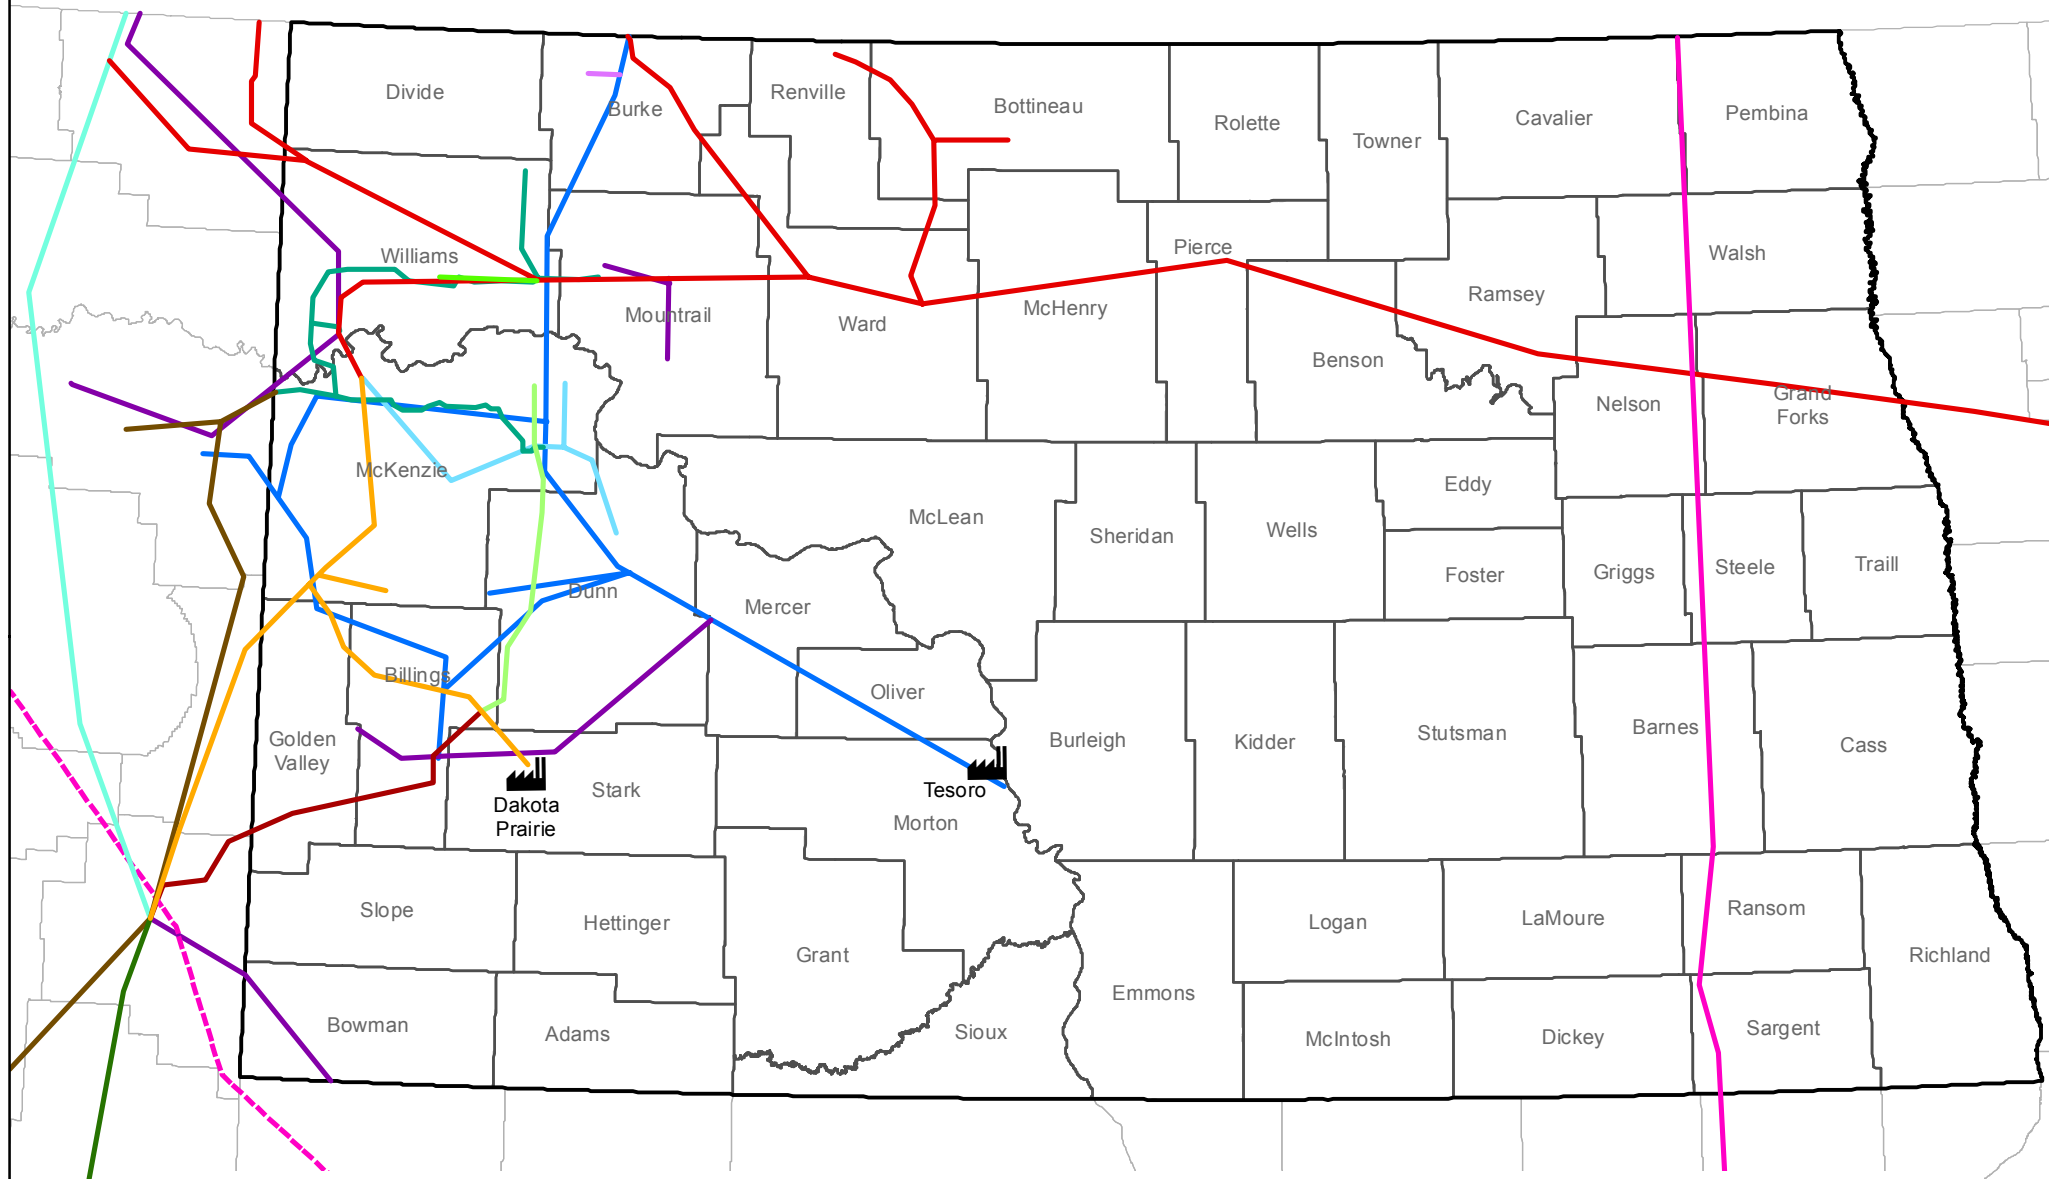

North Dakota Crude Oil Pipelines

- | | | | | | |
|-----------------|---------------|-----------|-------------------|-----------------|--------|
| Refinery | Belle Fourche | Crestwood | Four Bears | Keystone XL | Targa |
| BakkenLink | Bridger | Double H | Hiland | Little Missouri | Tesoro |
| Basin Transload | Butte | Enbridge | Keystone Pipeline | Plains | |